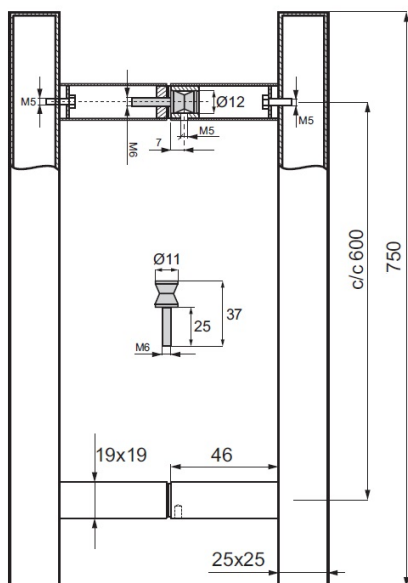

PRODUCT SHEET

Description:

Door Handle "Sava" SS304 Brushed, 25x25x750mm, cc 600mm, 8-12mm Glass Thickness, Bore: $\varnothing 12\text{mm}$

Item number:

17.87.074-0

Units	Box	Carton	HS Code	Barcode
Pair	1	10	8302415000	 5704866485425